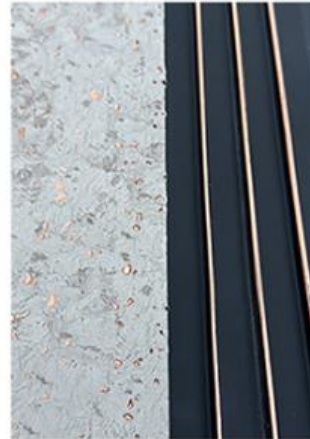

LS-M01

LS-M02

LS-M03

LS-M04

LS-M08

LS-M09

Installation effect

PS wall panels have the characteristics of being lightweight, sturdy, corrosion-resistant, and easy to process, and are widely used in advertising production, furniture, building decoration, etc Packaging and other fields