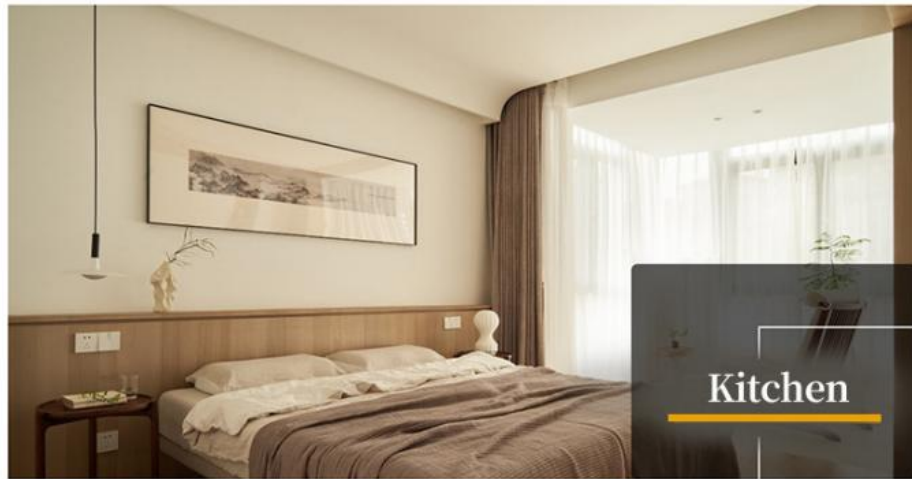

Wall/Ceiling

Kitchen