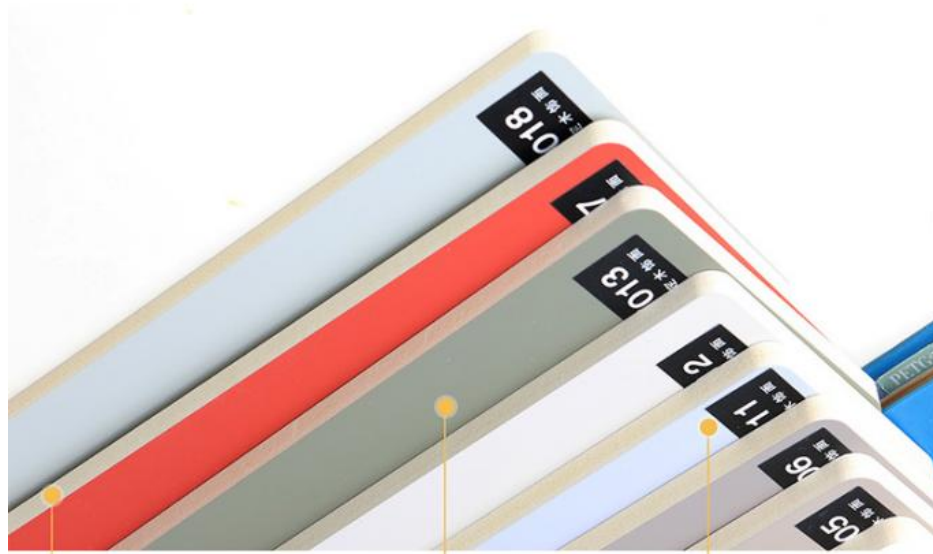

Skin sensation series

肤感系列

Specification: 1220 * 2440mm

Color: Available in multiple colors

WOOD VENEER

高密度基材
High density substrate

高品质pvc膜
High quality PVC film

质感细腻
Delicate texture