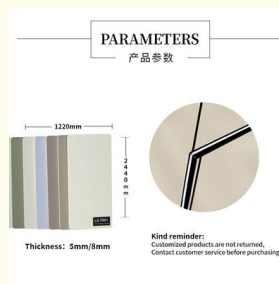

More Images