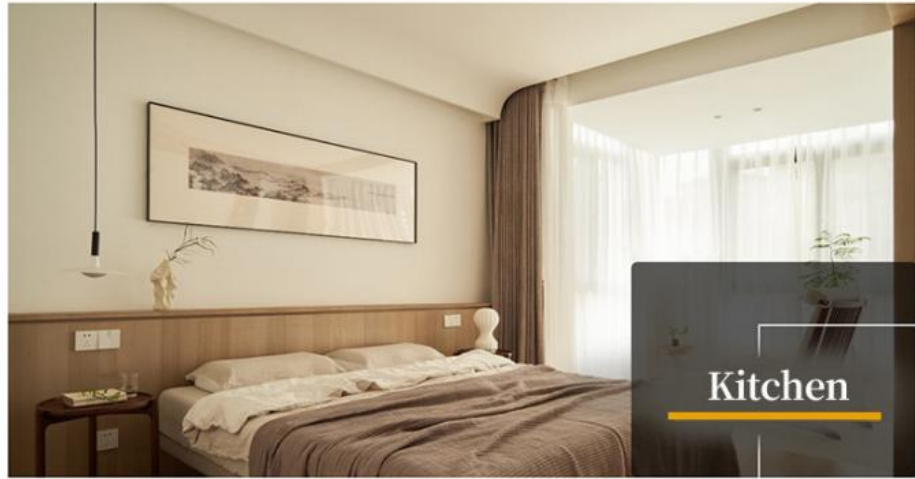

Wall/Ceiling

Kitchen