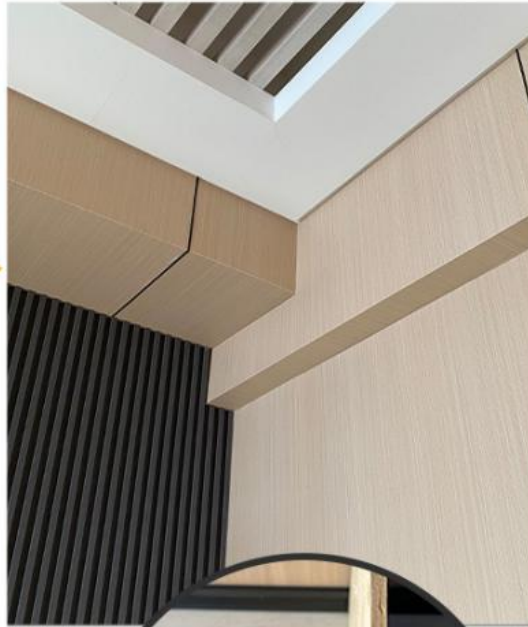

More Images

Product Description

New Material High Quality Product Fabric Bamboo Charcoal Wood Panel

Fabric Bamboo Charcoal Wood Paneling is an interior decorating material that combines fabric texture, bamboo charcoal and wood elements. It has a soft and luxurious fabric texture that adds layers and comfort to walls. In addition, the power of bamboo charcoal effectively purifies the air and keeps the indoor environment fresh and healthy. The wood paneling displays a natural aesthetic that adds a touch of rustic charm and warmth to interior spaces. Fabric Bamboo Charcoal wood paneling has versatile designs and applications, and can be used as a decorative wall, decorative focal point, or art installation to show off the style of a personalized space. It can be combined to enhance a sense of comfort and well-being, creating a serene, vibrant environment that promotes a harmonious and balanced atmosphere. Also, choosing fabric bamboo charcoal wood paneling is an eco-friendly option, as bamboo is a rapidly renewable resource, in line with the concept of sustainable living.

FLEKSIBILITAS YANG BAIK

Sudut yang dapat ditebuk untuk dinding melengkung

SUDUT TERLIPAT

Juga tersedia dengan slotting belakang
Pemasangan di sudut, membuat kolom
dan bentuk lainnya

MUDAH DIPASANG

SINGLE LINE